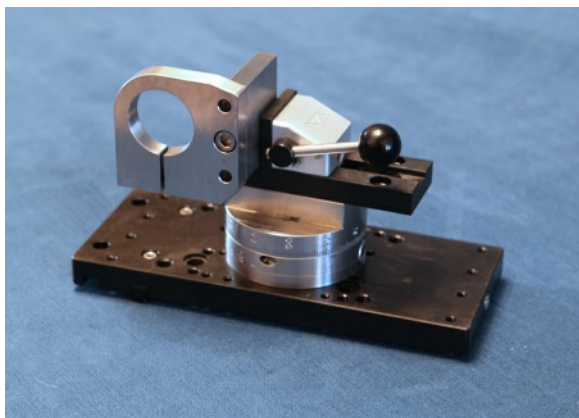

Brillant 220 Round Sample Holders

ATZ220/2 - 25	Round Sample Holder 25 mm
ATZ220/2 - 25.4	Round Sample Holder 25.4 mm
ATZ220/2 - 30	Round Sample Holder 30 mm
ATZ220/2 - 32	Round Sample Holder 32 mm
ATZ220/2 - 38	Round Sample Holder 38 mm
ATZ220/2 - 40	Round Sample Holder 40 mm

The Brillant Round Sample Holder mounted in the Standard Brillant 220 Vice 50 assembly. Includes Vice 50 - Easy Clamp Plate (ATZ2236008) - Head Piece 2 (ATZ2236005) and Rotating Plate (ATZ2236005). Vice 50 Left Hand is shown but Vice 50 Right Hand is available.