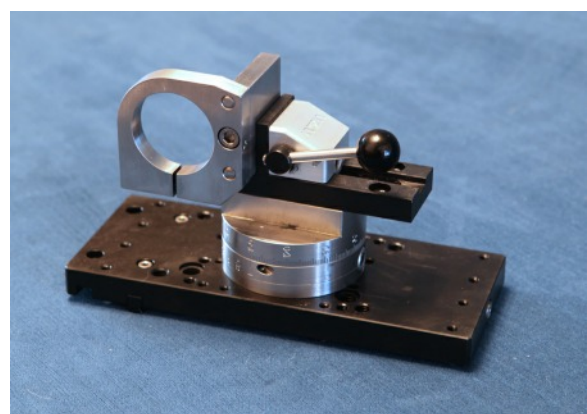

Brillant 220 Round Sample Holders

ATZ220/2 - 25	Round Sample Holder 25 mm
ATZ220/2 - 25.4	Round Sample Holder 25.4 mm
ATZ220/2 - 30	Round Sample Holder 30 mm
ATZ220/2 - 32	Round Sample Holder 32 mm
ATZ220/2 - 38	Round Sample Holder 38 mm
ATZ220/2 - 40	Round Sample Holder 40 mm

The Brillant Round Sample Holder mounted in the Standard Brillant 220 Vice 50 assembly. Includes Vice 50 - Easy Clamp Plate (ATZ2236008) - Head Piece 2 (ATZ2236005) and Rotating Plate (ATZ2236005). Vice 50 Left Hand is shown but Vice 50 Right Hand is available.